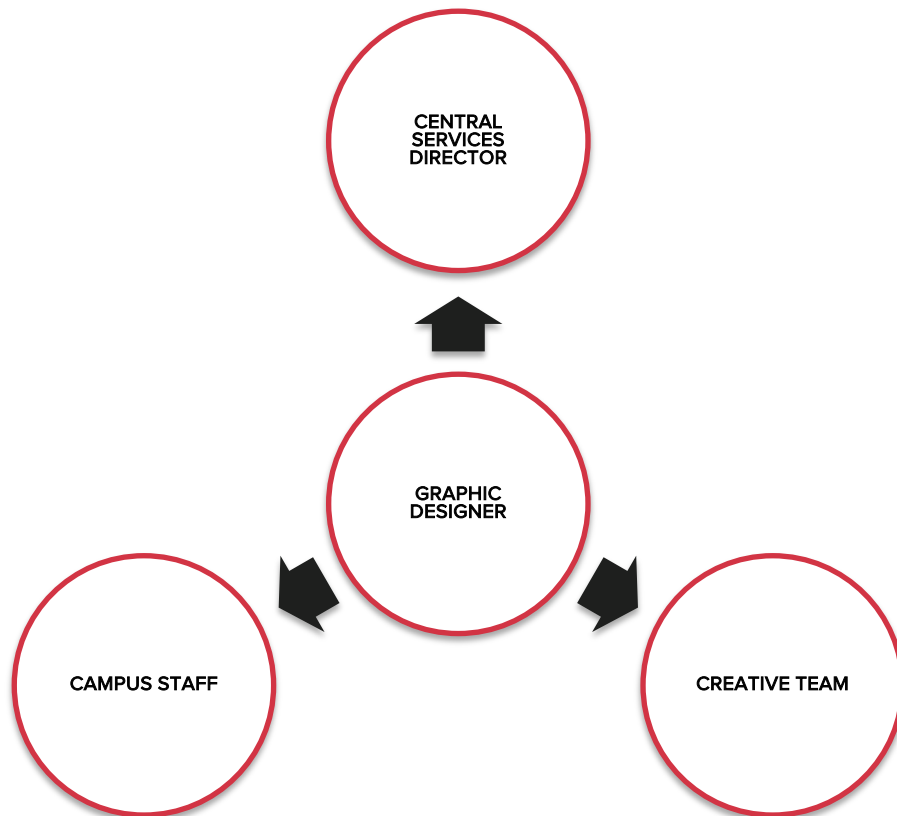

GRAPHIC DESIGNER (CENTRAL)

Produces high-quality graphics & animations to more effectively reach others.

WHO DO YOU IMPACT?

WHY IS YOUR ROLE IMPORTANT?

WHAT ARE YOUR RESPONSIBILITIES AND EXPECTATIONS?

(The Graphic Designer position is a part-time role requiring 20-30 hours per week. You must be submitted to the vision of the lead pastor through the direction of your supervisor. This document outlines the primary responsibilities for this position, but miscellaneous duties may also be assigned by your supervisor.)