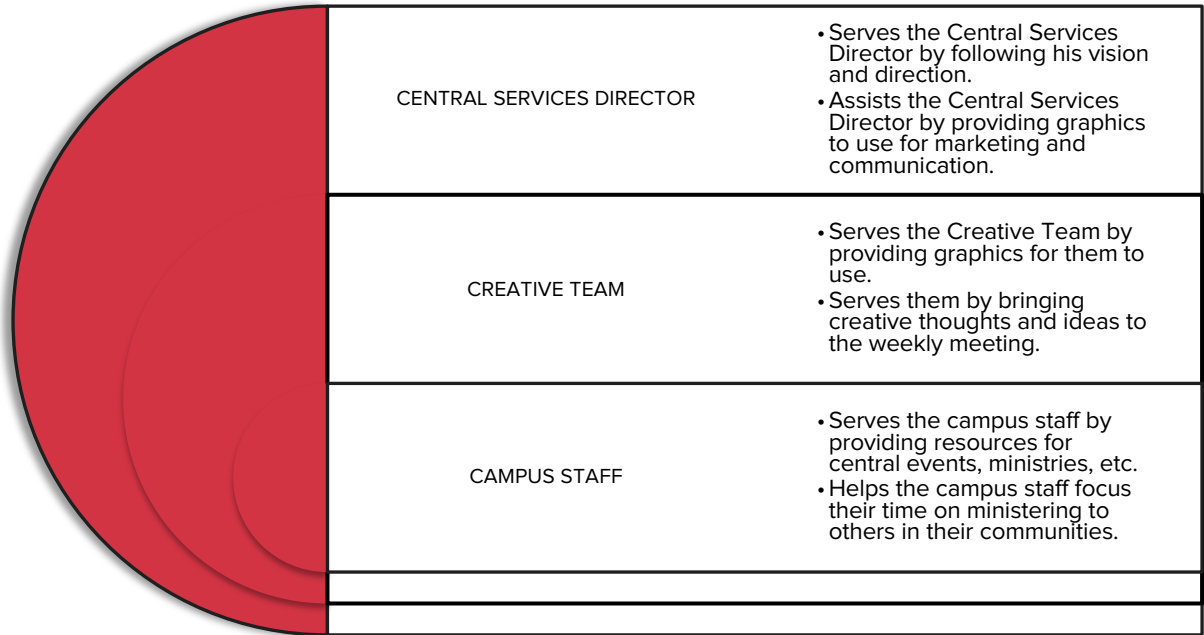

GRAPHIC DESIGNER (CENTRAL)

Produces high-quality graphics & animations to more effectively reach others.

WHO DO YOU IMPACT?

WHY IS YOUR ROLE IMPORTANT?

WHAT ARE YOUR RESPONSIBILITIES AND EXPECTATIONS?

(The Graphic Designer position is a part-time role requiring 20-30 hours per week. You must be submitted to the vision of the lead pastor through the direction of your supervisor. This document outlines the primary responsibilities for this position, but miscellaneous duties may also be assigned by your supervisor.)